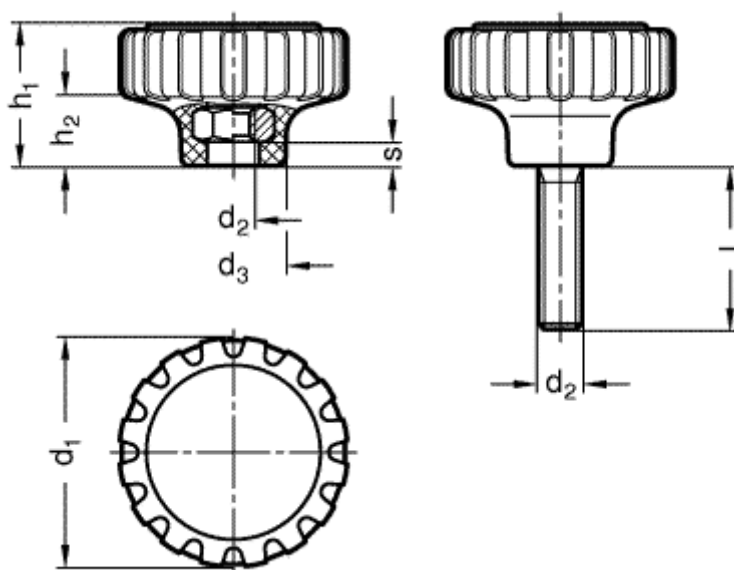

Article number: 201139013

Description: E+G Knurled knob
GN 7336-53-M10-20-NI

Measures

$d_1 = 53$
 $d_2 = M 10$
 $d_3 = 24$
 $h_1 = 31$
 $h_2 = 16$
 $l = 20$
 $s = 5$